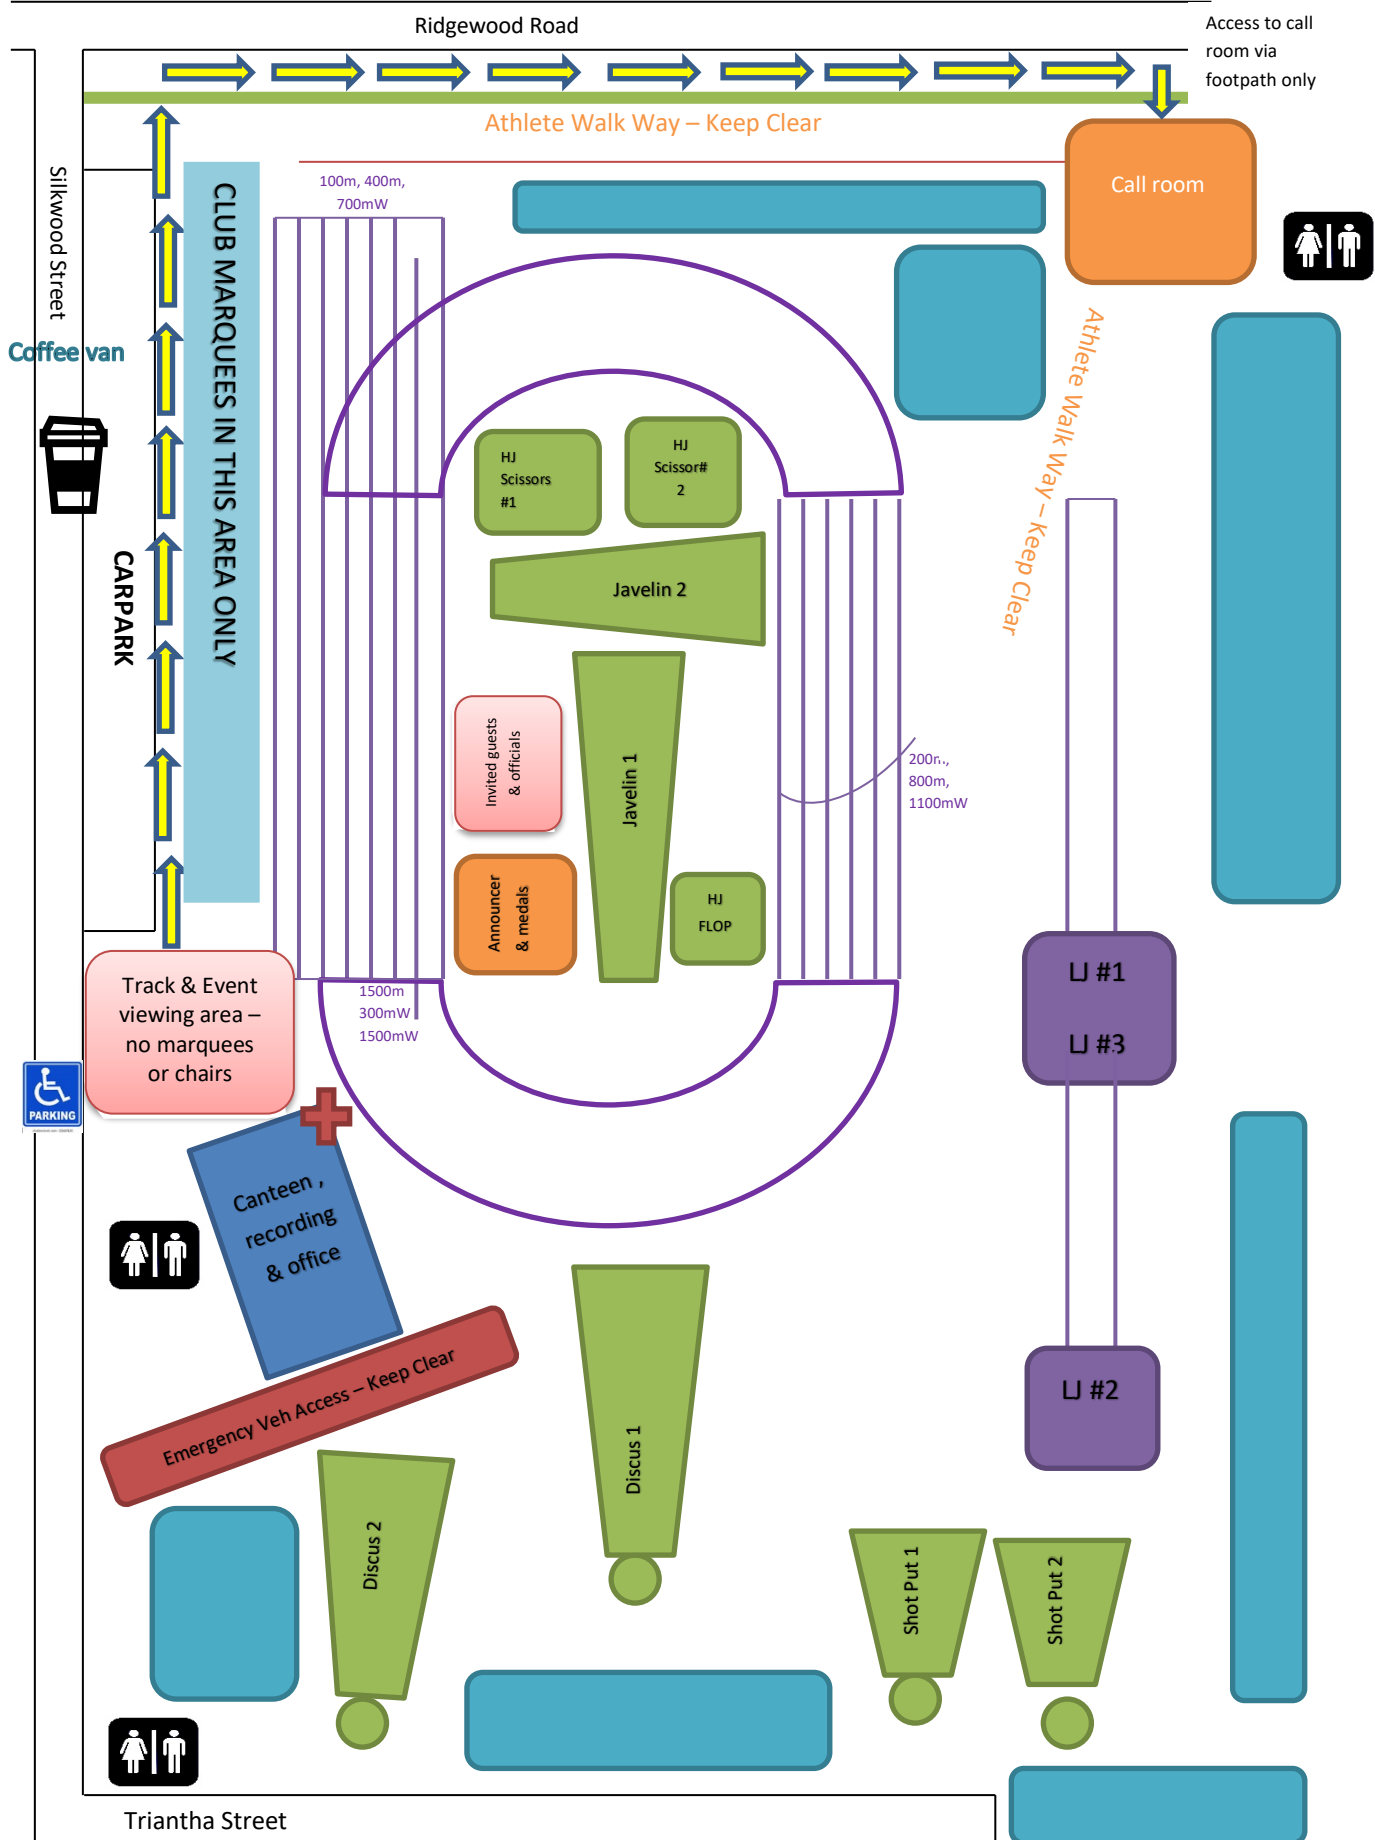

# COL BENNETT PARK – CORNER OF SILKWOOD STREET & RIDGEWOOD ROAD ALGERSTER

Marquee area

Long & triple jump

Throws

Basketball courts